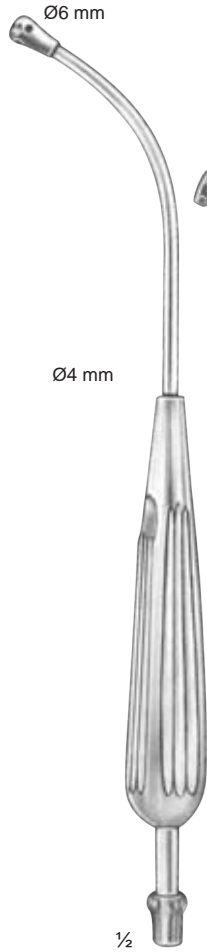

cm	in.	2 mm ø	1 mm ø	2 mm ø	2 mm ø	2 mm ø	Fish	Kronecker	Johns-Hopkins
11.5	4 ½	DC07-013-11	DC07-015-11			DC07-019-11			
13.0	5	DC07-013-13	DC07-015-13	DC07-017-13		DC07-019-13			
14.5	5 ½	DC07-013-14	DC07-015-14	DC07-017-14		DC07-019-14		DC07-021-14	
16.0	6 ¼	DC07-013-16	DC07-015-16	DC07-017-16		DC07-019-16			
18.0	7	DC07-013-18	DC07-015-18			DC07-019-18		DC07-021-18	
20.0	8	DC07-013-20	DC07-015-20			DC07-019-20			
25.0	10	DC07-013-25				DC07-019-25			

**Gobble Surgical**<sup>®</sup>

Cotton Applicators, Sponge Holders, Cotton Carrier for Rectoscopes

**Poole**  
DC07-081-22  
22 cm/8 3/4", 10mm Ø  
(Charr./Fr.30)

**Poole**  
DC07-083-22  
22 cm/8 3/4", 8 mm Ø  
(Charr./Fr.23)

**Andrew-Pynchon**  
24 cm/9 1/2"  
DC07-085-24

**Baby-Yankauer**  
21 cm/8 1/4"  
DC07-087-21

**Yankauer**  
29.5 cm/11 1/2"  
DC07-087-29

**Frazier**  
13 cm/5"

- DC07-089-20=2.0mm Ø Charr. 6
- DC07-089-27=2.7mm Ø Charr. 8
- DC07-089-33=3.3mm Ø Charr. 10
- DC07-089-40=4.0mm Ø Charr. 12

17 cm/6 3/4"

- DC07-097-20=2.0mm Ø Charr. 6
- DC07-097-27=2.7mm Ø Charr. 8
- DC07-097-33=3.3mm Ø Charr. 10
- DC07-097-40=4.0mm Ø Charr. 12

**Adson Charr. 12**  
DC07-099-40  
21cm/8 1/4", 4mmØ

**Adson Charr. 12**  
DC07-101-40  
21cm/8 1/4", 4mmØ