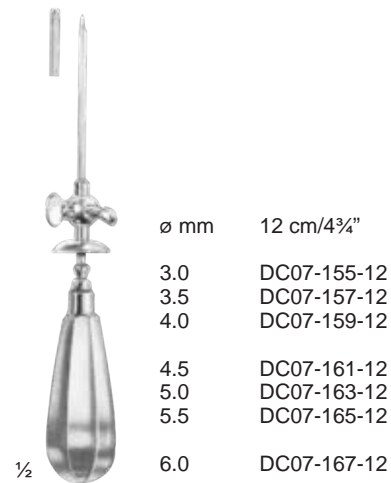

Cylindrical, silver

**Wullstein**  
DC07-103-15 Ø 1.5 mm  
DC07-103-20 Ø 2.0 mm  
16 cm/6 1/4"

3.0 x 1.75 mm Ø  
conical, silver

**Wullstein**  
DC07-105-30  
16 cm/6 1/4"

Handle with thumb valve for  
Wullstein suction tubes

**Wullstein**  
DC07-107-50  
10.5 cm/4 1/4"

Irrigation and suction Instruments, with thumb valve

L = 9cm/3 1/2"

L = 18cm/7"

Suction tube		Irrigation tube		Suction tube		Irrigation tube	
mmØ		mmØ		mmØ		mmØ	
0.9	X	0.7	DC07-109-09				
1.2	X	0.9	DC07-109-12				
1.5	X	1.2	DC07-109-15				
1.8	X	1.8	DC07-109-18	1.8	X	1.8	DC07-111-18
2.5	X	2.0	DC07-109-25	2.5	X	2.0	DC07-111-25
3.0	X	2.0	DC07-109-30	3.0	X	2.0	DC07-111-30
4.5	X	2.0	DC07-109-45				

House-Luer

Trocars

**Standard**

ø mm	11 cm/4½"
3.0	DC07-127-11
3.5	DC07-129-11
4.0	DC07-131-11
4.5	DC07-133-11
5.0	DC07-135-11
5.5	DC07-137-11
6.0	DC07-139-11

**Standard**

ø mm	12 cm/4¾"
3.0	DC07-141-12
3.5	DC07-143-12
4.0	DC07-145-12
4.5	DC07-147-12
5.0	DC07-149-12
5.5	DC07-151-12
6.0	DC07-153-12

**Standard**

ø mm	12 cm/4¾"
3.0	DC07-155-12
3.5	DC07-157-12
4.0	DC07-159-12
4.5	DC07-161-12
5.0	DC07-163-12
5.5	DC07-165-12
6.0	DC07-167-12

**Universal**  
DC07-169-03 set of 3 Pieces  
DC07-171-04 set of 4 pieces