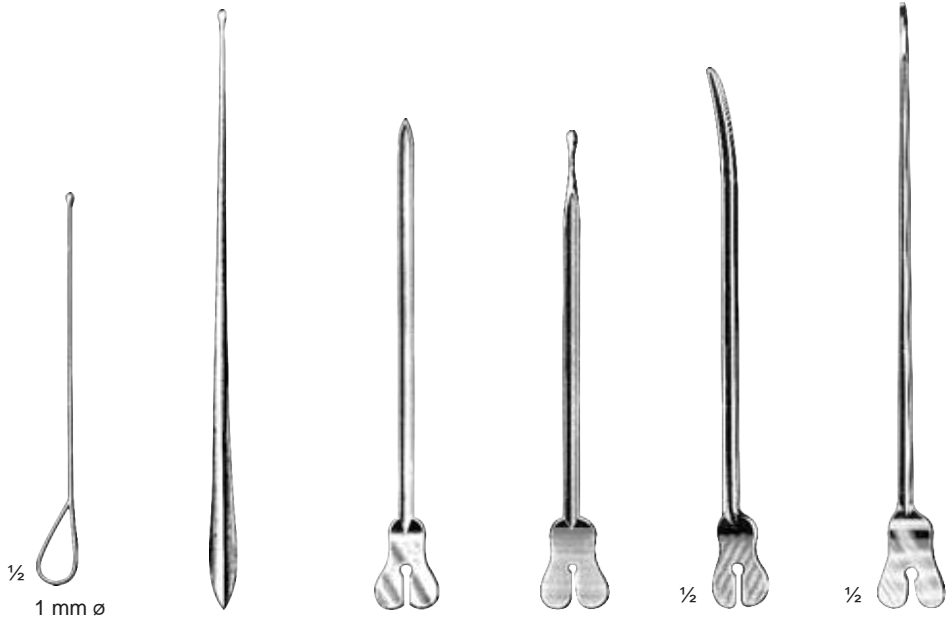

# Probes, Trocars, Suction Tubes

cm	in.	Stacke	Doyen	Nelaton	
10.5	4 ¼	DC07-001-10			
11.5	4 ½		DC07-005-11		
13.0	5		DC07-005-13	DC07-007-13	
14.0	5 ½			DC07-009-14	
14.5	5 ½	DC07-003-14	DC07-005-14	DC07-007-14	
16.0	6 ¼	DC07-003-16	DC07-005-16	DC07-007-16	DC07-011-16
18.0	7		DC07-005-18	DC07-007-18	
20.0	8		DC07-005-20		

cm	in.	2 mm ø	1 mm ø	2 mm ø	2 mm ø	2 mm ø	Fish	Kronecker	Johns-Hopkins
11.5	4 ½	DC07-013-11	DC07-015-11			DC07-019-11			
13.0	5	DC07-013-13	DC07-015-13	DC07-017-13		DC07-019-13			
14.5	5 ½	DC07-013-14	DC07-015-14	DC07-017-14		DC07-019-14		DC07-021-14	
16.0	6 ¼	DC07-013-16	DC07-015-16	DC07-017-16		DC07-019-16			
18.0	7	DC07-013-18	DC07-015-18			DC07-019-18		DC07-021-18	
20.0	8	DC07-013-20	DC07-015-20			DC07-019-20			
25.0	10	DC07-013-25				DC07-019-25			

**Gobble Surgical**<sup>®</sup>

Cotton Applicators, Sponge Holders, Cotton Carrier for Rectoscopes

**Poole**  
DC07-081-22  
22 cm/8 3/4", 10mm Ø  
(Charr./Fr.30)

**Poole**  
DC07-083-22  
22 cm/8 3/4", 8 mm Ø  
(Charr./Fr.23)

**Universal**  
DC07-173-03 set of 3 Pieces  
DC07-175-04 set of 4 pieces

**Ochsner**

mm ø	
4.0	DC07-177-10
5.5	DC07-179-14
6.5	DC07-181-14

**Billroth**

mm ø	
5.0	DC07-183-20
6.0	DC07-185-20

**Emmet**

mm ø	Charr./Fr.	
6.0	18	DC07-187-25
8.7	26	DC07-189-25
10.0	30	DC07-191-25