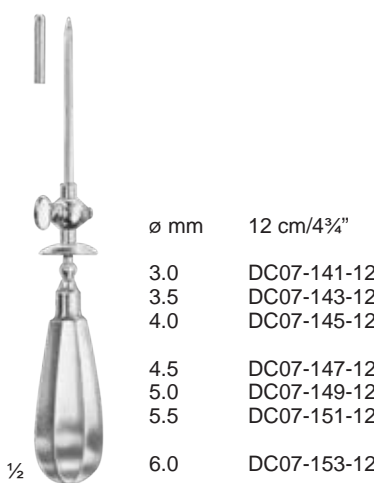

Cylindrical, silver

**Wullstein**  
DC07-103-15 Ø 1.5 mm  
DC07-103-20 Ø 2.0 mm  
16 cm/6 1/4"

3.0 x 1.75 mm Ø  
conical, silver

**Wullstein**  
DC07-105-30  
16 cm/6 1/4"

Handle with thumb valve for  
Wullstein suction tubes

**Wullstein**  
DC07-107-50  
10.5 cm/4 1/4"

Irrigation and suction Instruments, with thumb valve

L = 9cm/3 1/2"

L = 18cm/7"

Suction tube		Irrigation tube		Suction tube		Irrigation tube	
mmØ		mmØ		mmØ		mmØ	
0.9	X	0.7	DC07-109-09				
1.2	X	0.9	DC07-109-12				
1.5	X	1.2	DC07-109-15				
1.8	X	1.8	DC07-109-18	1.8	X	1.8	DC07-111-18
2.5	X	2.0	DC07-109-25	2.5	X	2.0	DC07-111-25
3.0	X	2.0	DC07-109-30	3.0	X	2.0	DC07-111-30
4.5	X	2.0	DC07-109-45				

House-Luer

Trocars

**Standard**

ø mm	11 cm/4½"
3.0	DC07-127-11
3.5	DC07-129-11
4.0	DC07-131-11
4.5	DC07-133-11
5.0	DC07-135-11
5.5	DC07-137-11
6.0	DC07-139-11

**Standard**

ø mm	12 cm/4¾"
3.0	DC07-141-12
3.5	DC07-143-12
4.0	DC07-145-12
4.5	DC07-147-12
5.0	DC07-149-12
5.5	DC07-151-12
6.0	DC07-153-12

**Standard**

ø mm	12 cm/4¾"
3.0	DC07-155-12
3.5	DC07-157-12
4.0	DC07-159-12
4.5	DC07-161-12
5.0	DC07-163-12
5.5	DC07-165-12
6.0	DC07-167-12

**Universal**  
DC07-169-03 set of 3 Pieces  
DC07-171-04 set of 4 pieces