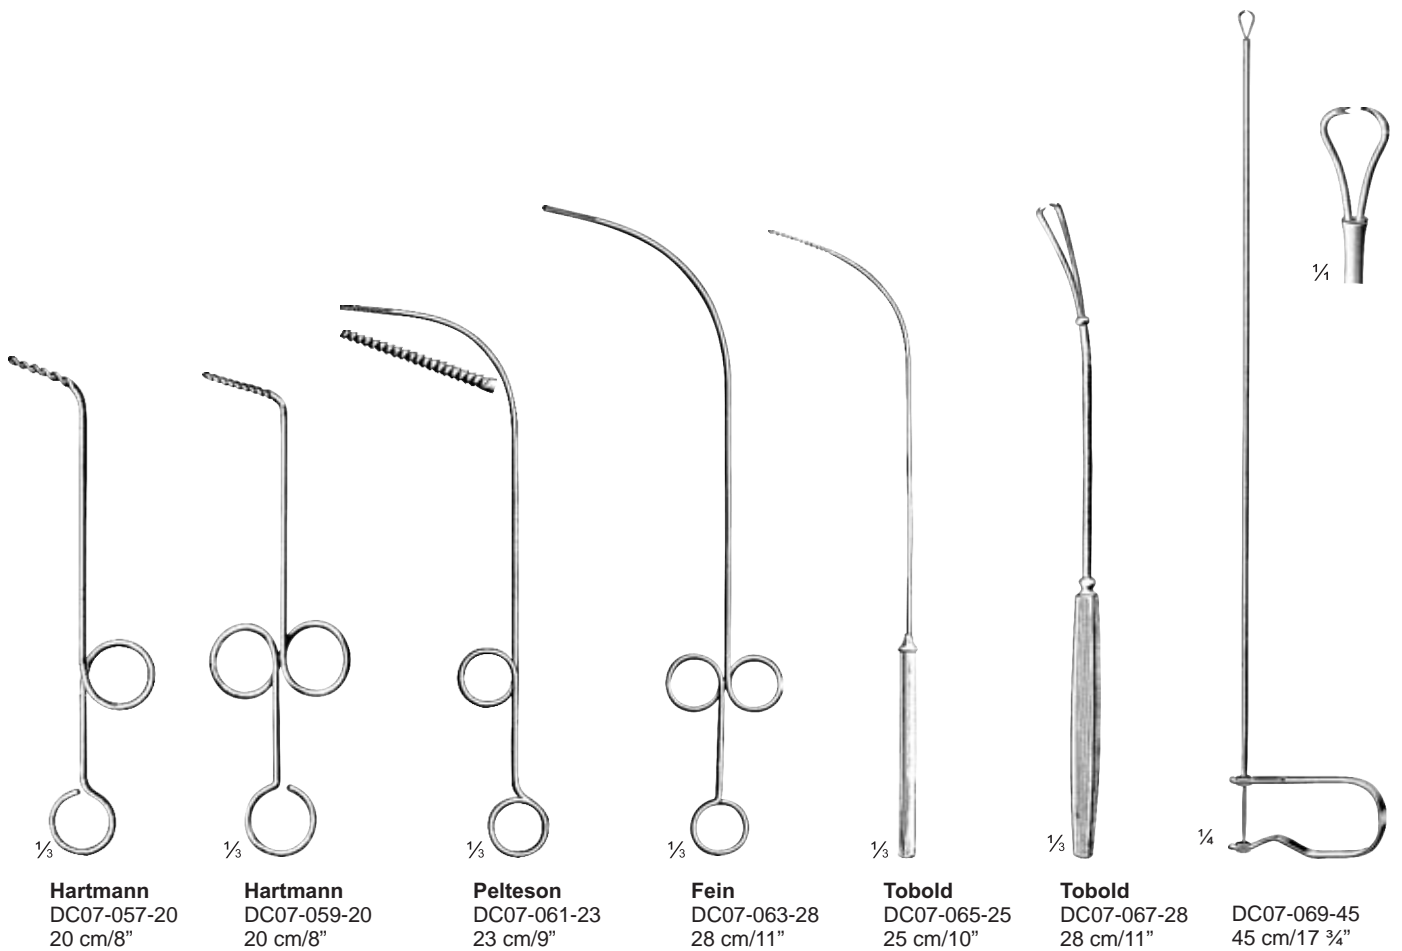

Gobble Surgical®

Cotton Applicators, Sponge Holders, Cotton Carrier for Rectoscopes