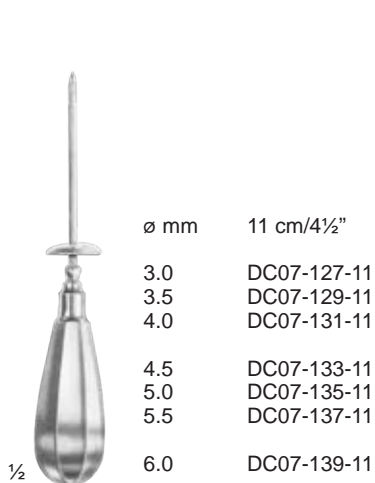

Standard

ø mm	11 cm/4½"
3.0	DC07-127-11
3.5	DC07-129-11
4.0	DC07-131-11
4.5	DC07-133-11
5.0	DC07-135-11
5.5	DC07-137-11
6.0	DC07-139-11