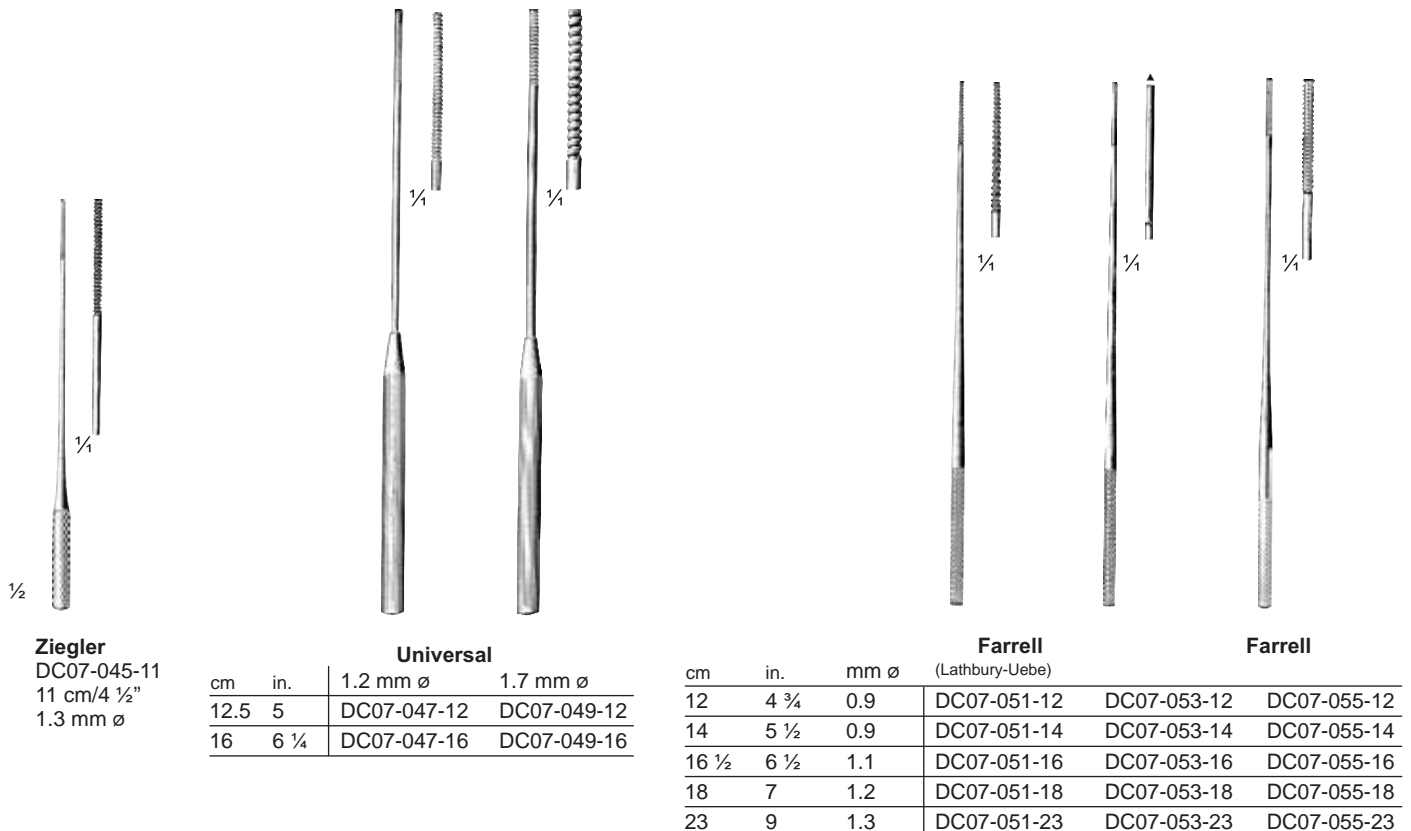

# Probes, Trocars, Suction Tubes

cm	in.	Stacke	Doyen	Nelaton	
10.5	4 ¼	DC07-001-10			
11.5	4 ½		DC07-005-11		
13.0	5		DC07-005-13	DC07-007-13	
14.0	5 ½			DC07-009-14	
14.5	5 ½	DC07-003-14	DC07-005-14	DC07-007-14	
16.0	6 ¼	DC07-003-16	DC07-005-16	DC07-007-16	DC07-011-16
18.0	7		DC07-005-18	DC07-007-18	
20.0	8		DC07-005-20		

cm	in.	2 mm ø	1 mm ø	2 mm ø	2 mm ø	2 mm ø	Fish	Kronecker	Johns-Hopkins
11.5	4 ½	DC07-013-11	DC07-015-11			DC07-019-11			
13.0	5	DC07-013-13	DC07-015-13	DC07-017-13		DC07-019-13			
14.5	5 ½	DC07-013-14	DC07-015-14	DC07-017-14		DC07-019-14		DC07-021-14	
16.0	6 ¼	DC07-013-16	DC07-015-16	DC07-017-16		DC07-019-16			
18.0	7	DC07-013-18	DC07-015-18			DC07-019-18		DC07-021-18	
20.0	8	DC07-013-20	DC07-015-20			DC07-019-20			
25.0	10	DC07-013-25				DC07-019-25			

17 cm/6 3/4"

- DC07-095-20=2.0mm Ø Charr. 6
- DC07-095-27=2.7mm Ø Charr. 8
- DC07-095-33=3.3mm Ø Charr. 10
- DC07-095-40=4.0mm Ø Charr. 12

**Fergusson**  
13 cm/5"

- DC07-096-20=2.0mm Ø Charr. 6
- DC07-096-27=2.7mm Ø Charr. 8
- DC07-096-33=3.3mm Ø Charr. 10
- DC07-096-40=4.0mm Ø Charr. 12

17 cm/6 3/4"

- DC07-097-20=2.0mm Ø Charr. 6
- DC07-097-27=2.7mm Ø Charr. 8
- DC07-097-33=3.3mm Ø Charr. 10
- DC07-097-40=4.0mm Ø Charr. 12

**Adson Charr. 12**  
DC07-099-40  
21cm/8 1/4", 4mmØ

**Adson Charr. 12**  
DC07-101-40  
21cm/8 1/4", 4mmØ