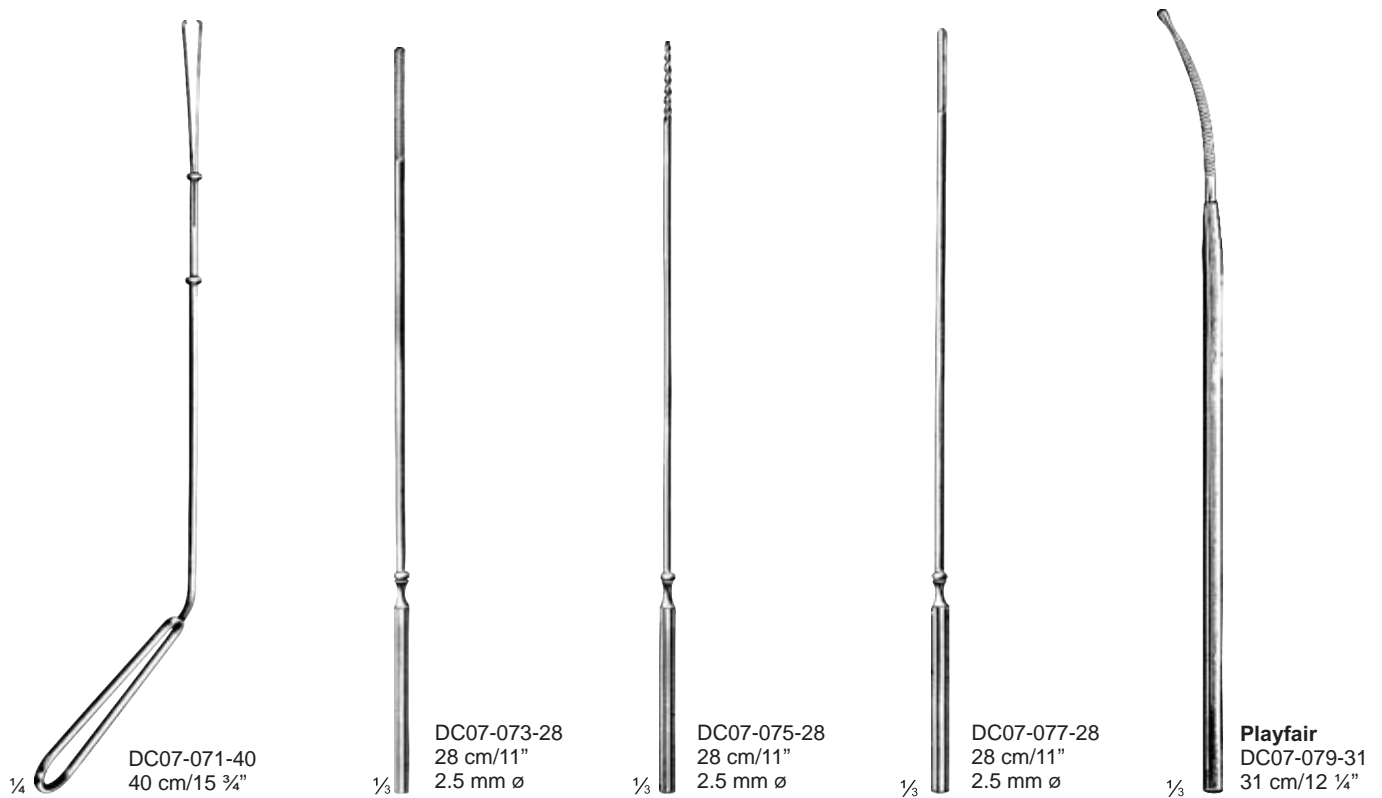

# Probes, Trocars, Suction Tubes

cm	in.	Stacke	Doyen	Nelaton	
10.5	4 ¼	DC07-001-10			
11.5	4 ½		DC07-005-11		
13.0	5		DC07-005-13	DC07-007-13	
14.0	5 ½			DC07-009-14	
14.5	5 ½	DC07-003-14	DC07-005-14	DC07-007-14	
16.0	6 ¼	DC07-003-16	DC07-005-16	DC07-007-16	DC07-011-16
18.0	7		DC07-005-18	DC07-007-18	
20.0	8		DC07-005-20		

cm	in.	2 mm ø	1 mm ø	2 mm ø	2 mm ø	2 mm ø	Fish	Kronecker	Johns-Hopkins
11.5	4 ½	DC07-013-11	DC07-015-11			DC07-019-11			
13.0	5	DC07-013-13	DC07-015-13	DC07-017-13		DC07-019-13			
14.5	5 ½	DC07-013-14	DC07-015-14	DC07-017-14		DC07-019-14		DC07-021-14	
16.0	6 ¼	DC07-013-16	DC07-015-16	DC07-017-16		DC07-019-16			
18.0	7	DC07-013-18	DC07-015-18			DC07-019-18		DC07-021-18	
20.0	8	DC07-013-20	DC07-015-20			DC07-019-20			
25.0	10	DC07-013-25				DC07-019-25			

**Gobble Surgical**<sup>®</sup>

Cotton Applicators, Sponge Holders, Cotton Carrier for Rectoscopes

**Poole**  
DC07-081-22  
22 cm/8 3/4", 10mm Ø  
(Charr./Fr.30)

**Poole**  
DC07-083-22  
22 cm/8 3/4", 8 mm Ø  
(Charr./Fr.23)

17 cm/6 3/4"

- DC07-095-20=2.0mm Ø Charr. 6
- DC07-095-27=2.7mm Ø Charr. 8
- DC07-095-33=3.3mm Ø Charr. 10
- DC07-095-40=4.0mm Ø Charr. 12

**Fergusson**  
13 cm/5"

- DC07-096-20=2.0mm Ø Charr. 6
- DC07-096-27=2.7mm Ø Charr. 8
- DC07-096-33=3.3mm Ø Charr. 10
- DC07-096-40=4.0mm Ø Charr. 12