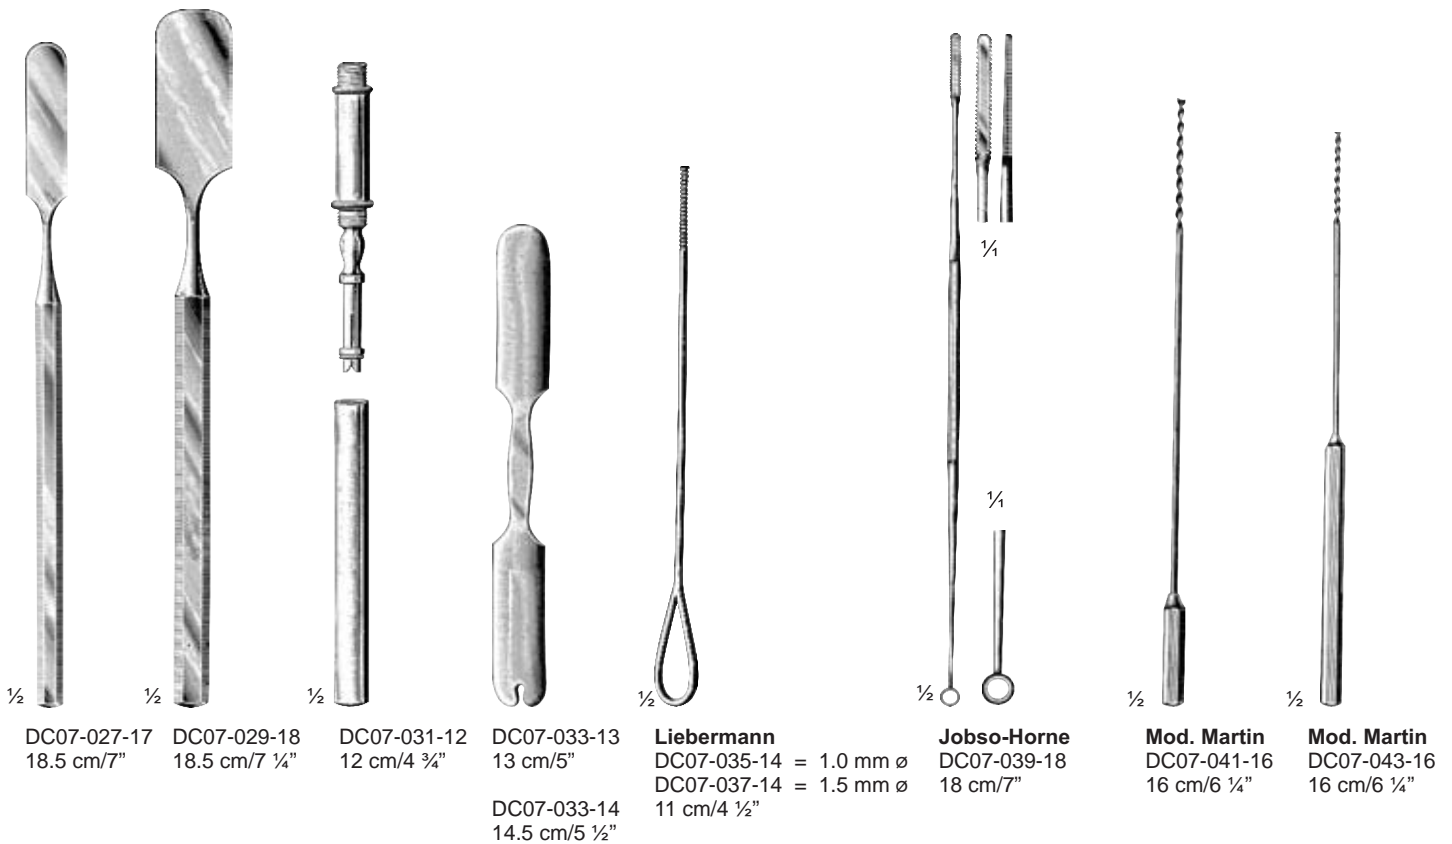

# Probes, Trocars, Suction Tubes

cm	in.	Stacke	Doyen	Nelaton	
10.5	4 ¼	DC07-001-10			
11.5	4 ½		DC07-005-11		
13.0	5		DC07-005-13	DC07-007-13	
14.0	5 ½			DC07-009-14	
14.5	5 ½	DC07-003-14	DC07-005-14	DC07-007-14	
16.0	6 ¼	DC07-003-16	DC07-005-16	DC07-007-16	DC07-011-16
18.0	7		DC07-005-18	DC07-007-18	
20.0	8		DC07-005-20		

cm	in.	2 mm ø	1 mm ø	2 mm ø	2 mm ø	2 mm ø	Fish	Kronecker	Johns-Hopkins
11.5	4 ½	DC07-013-11	DC07-015-11			DC07-019-11			
13.0	5	DC07-013-13	DC07-015-13	DC07-017-13		DC07-019-13			
14.5	5 ½	DC07-013-14	DC07-015-14	DC07-017-14		DC07-019-14		DC07-021-14	
16.0	6 ¼	DC07-013-16	DC07-015-16	DC07-017-16		DC07-019-16			
18.0	7	DC07-013-18	DC07-015-18			DC07-019-18		DC07-021-18	
20.0	8	DC07-013-20	DC07-015-20			DC07-019-20			
25.0	10	DC07-013-25				DC07-019-25			

17 cm/6 3/4"

- DC07-095-20=2.0mm Ø Charr. 6
- DC07-095-27=2.7mm Ø Charr. 8
- DC07-095-33=3.3mm Ø Charr. 10
- DC07-095-40=4.0mm Ø Charr. 12

**Fergusson**  
13 cm/5"

- DC07-096-20=2.0mm Ø Charr. 6
- DC07-096-27=2.7mm Ø Charr. 8
- DC07-096-33=3.3mm Ø Charr. 10
- DC07-096-40=4.0mm Ø Charr. 12

**Universal**  
DC07-173-03 set of 3 Pieces  
DC07-175-04 set of 4 pieces

**Ochsner**

mm ø	
4.0	DC07-177-10
5.5	DC07-179-14
6.5	DC07-181-14

**Billroth**

mm ø	
5.0	DC07-183-20
6.0	DC07-185-20

**Emmet**

mm ø	Charr./Fr.	
6.0	18	DC07-187-25
8.7	26	DC07-189-25
10.0	30	DC07-191-25