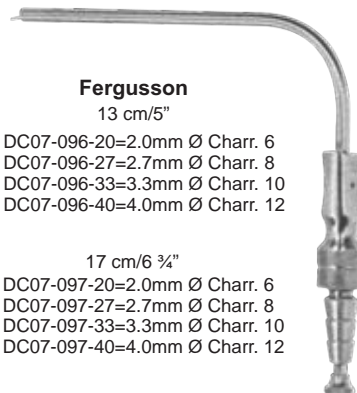

**Andrew-Pynchon**  
24 cm/9 1/2"  
DC07-085-24

**Baby-Yankauer**  
21 cm/8 1/4"  
DC07-087-21

**Yankauer**  
29.5 cm/11 1/2"  
DC07-087-29

**Frazier**  
13 cm/5"

- DC07-089-20=2.0mm Ø Charr. 6
- DC07-089-27=2.7mm Ø Charr. 8
- DC07-089-33=3.3mm Ø Charr. 10
- DC07-089-40=4.0mm Ø Charr. 12

17 cm/6 3/4"

- DC07-091-20=2.0mm Ø Charr. 6
- DC07-091-27=2.7mm Ø Charr. 8
- DC07-091-33=3.3mm Ø Charr. 10
- DC07-091-40=4.0mm Ø Charr. 12

**Frazier**  
13 cm/5"

- DC07-093-20=2.0mm Ø Charr. 6
- DC07-093-27=2.7mm Ø Charr. 8
- DC07-093-33=3.3mm Ø Charr. 10
- DC07-093-40=4.0mm Ø Charr. 12

17 cm/6 3/4"

- DC07-095-20=2.0mm Ø Charr. 6
- DC07-095-27=2.7mm Ø Charr. 8
- DC07-095-33=3.3mm Ø Charr. 10
- DC07-095-40=4.0mm Ø Charr. 12

**Fergusson**  
13 cm/5"

- DC07-096-20=2.0mm Ø Charr. 6
- DC07-096-27=2.7mm Ø Charr. 8
- DC07-096-33=3.3mm Ø Charr. 10
- DC07-096-40=4.0mm Ø Charr. 12

17 cm/6 3/4"

- DC07-097-20=2.0mm Ø Charr. 6
- DC07-097-27=2.7mm Ø Charr. 8
- DC07-097-33=3.3mm Ø Charr. 10
- DC07-097-40=4.0mm Ø Charr. 12

**Adson Charr. 12**  
DC07-099-40  
21cm/8 1/4", 4mmØ

**Adson Charr. 12**  
DC07-101-40  
21cm/8 1/4", 4mmØ