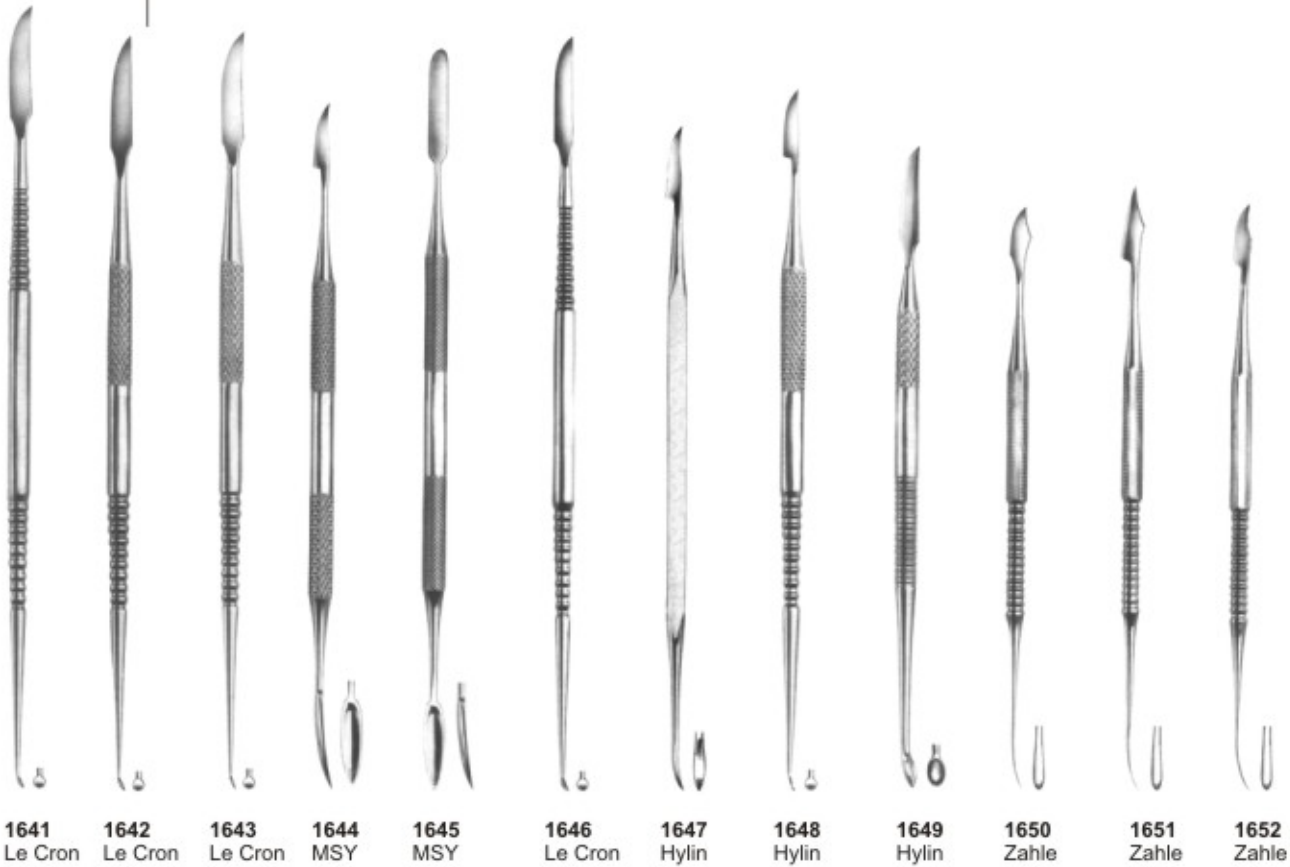

Modelling Instruments

Measuring Instruments

1662
Boley

1663
Zuricher
130 mm

1664
Vernier
12 cm

1665
Vernier

1666
Caroll

1667
Castroviejo's
Scleral Marker

1668
Iwanson

1669
Albee

Modelling Instruments

1700
18 cm
7 1/8"

1701
18 cm
7 1/8"

1702
17 cm
6 3/4"
Gritman

1703
17 cm
6 3/4"
Medicon

1704
22 cm
8 3/4"