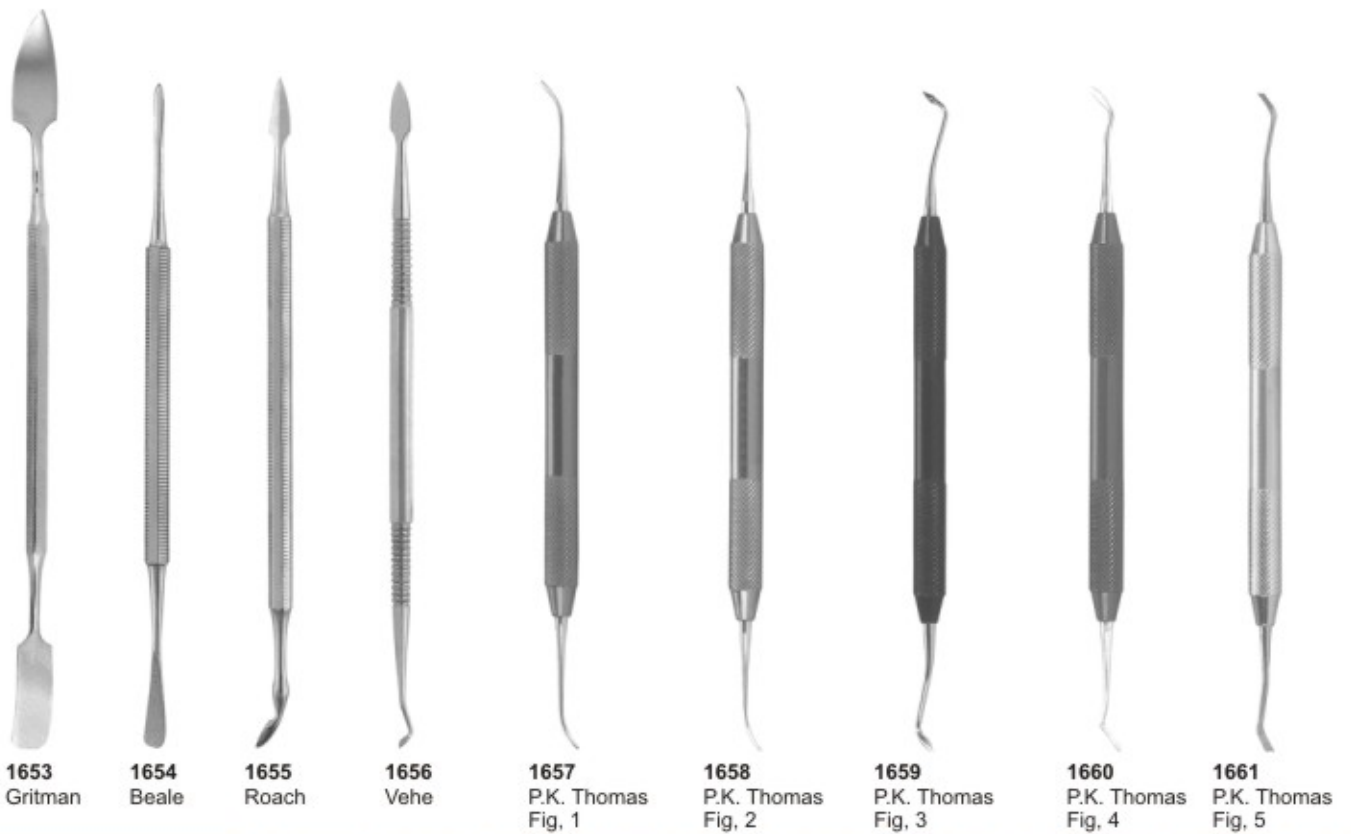

Modelling Instruments

Measuring Instruments

1662
Boley

1663
Zuricher
130 mm

1664
Vernier
12 cm

1665
Vernier

1666
Caroll

1667
Castroviejo's
Scleral Marker

1668
Iwanson

1669
Albee

Modelling Instruments

1700
18 cm
7 1/8"

1701
18 cm
7 1/8"

1702
17 cm
6 3/4"
Gritman

1703
17 cm
6 3/4"
Medicon

1704
22 cm
8 3/4"