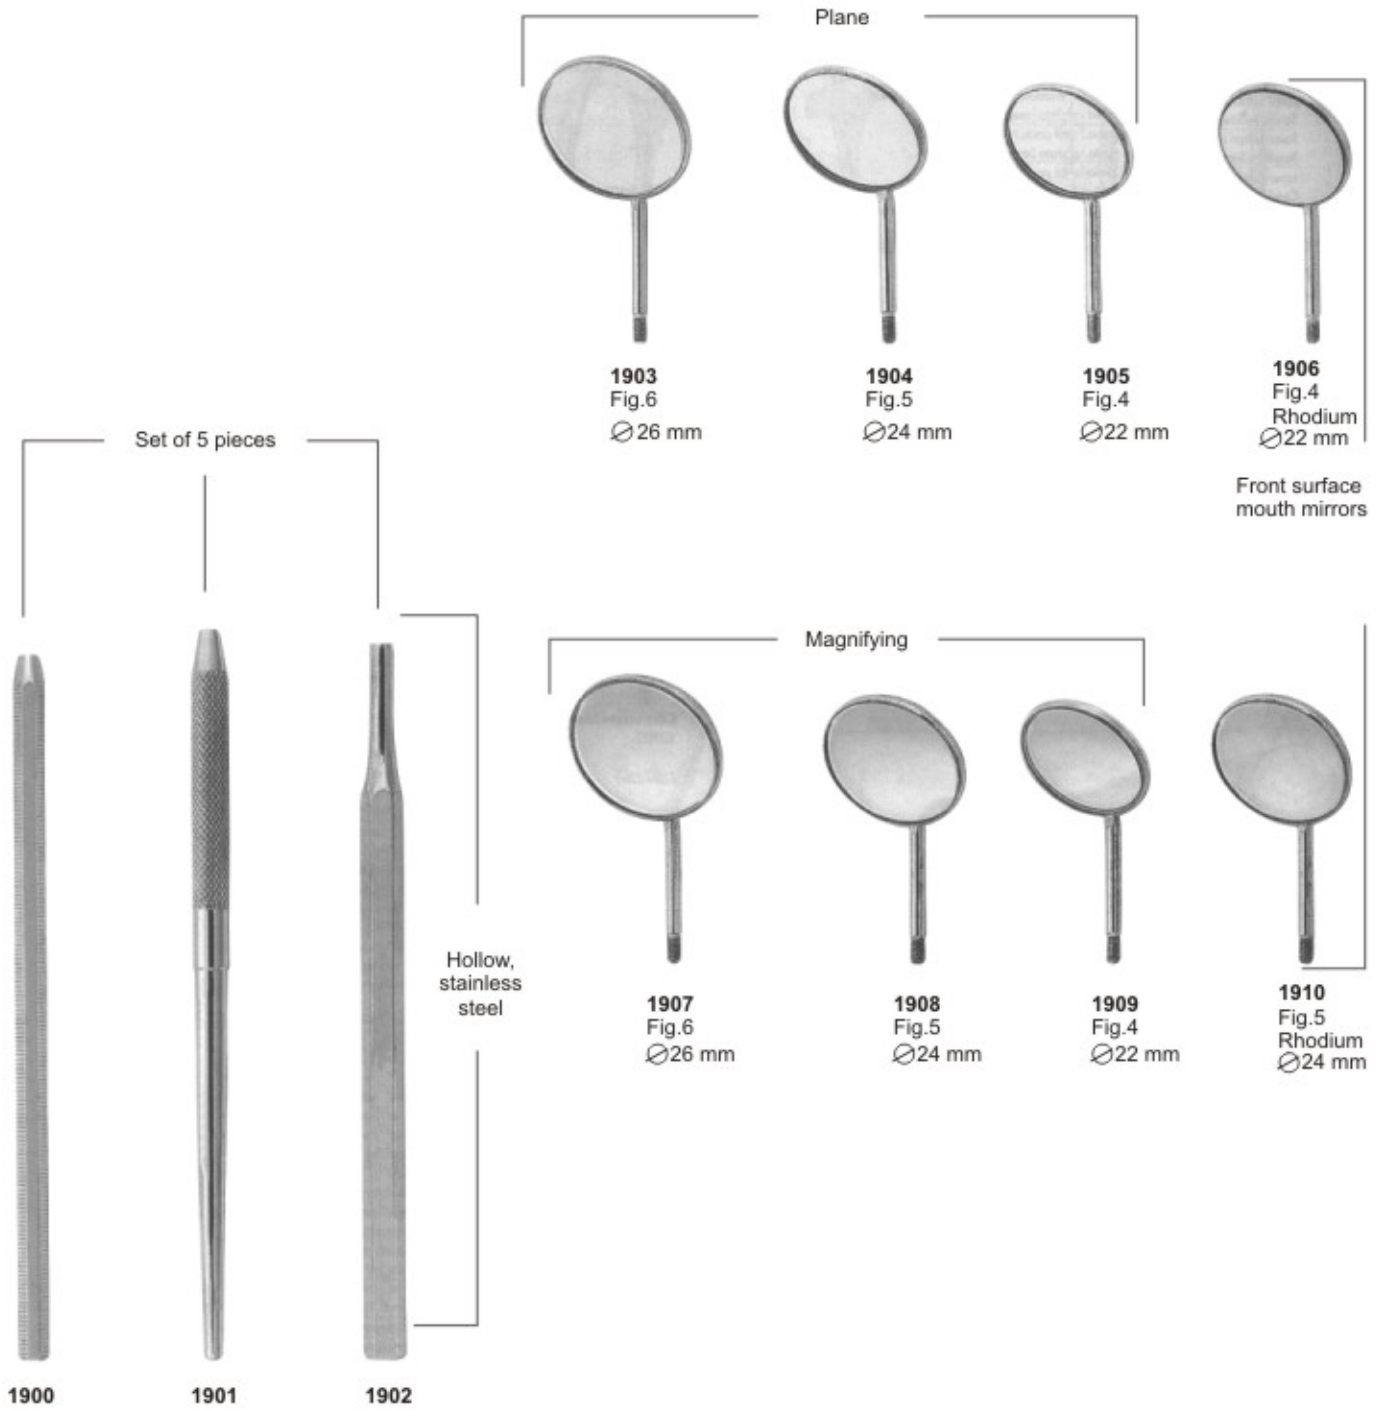

Handles for Mouth Mirrors and Mouth Mirrors

Handles for Mouth Mirrors and Mouth Mirrors

1911

1912

1913

1914

1915

1916
Parallelometer
mouth mirror

1917
Parallelometer
mouth mirror
+ handle
code 2101

1922
Cone - socket

1923
Cone - socket

1924
Cone - socket