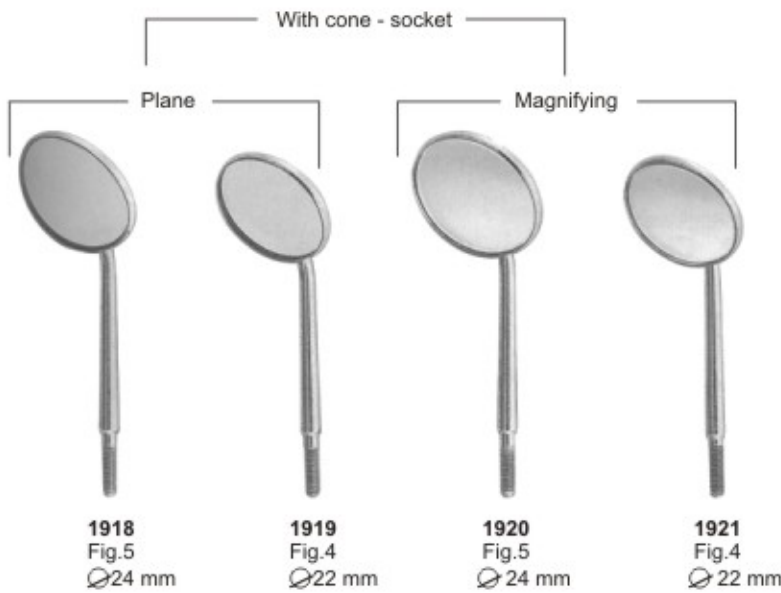

Handles for Mouth Mirrors and Mouth Mirrors

Handles for Mouth Mirrors and Mouth Mirrors

1911

1912

1913

1914

1915

1916
Parallelometer
mouth mirror

1917
Parallelometer
mouth mirror
+ handle
code 2101

1922
Cone - socket

1923
Cone - socket

1924
Cone - socket